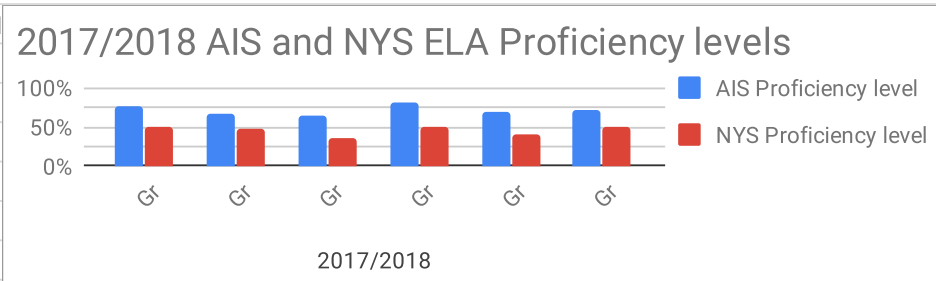

2017/2018	AIS Proficiency level	NYS Proficiency level
Grade 3 ELA	76%	50%
Grade 4 ELA	67%	47%
Grade 5 ELA	65%	36%
Grade 6 ELA	82%	49%
Grade 7 ELA	70%	40%
Grade 8 ELA	71%	49%

2017/2018	AIS Proficiency level	NYS Proficiency level
Grade 3 Math	71%	54%
Grade 4 Math	54%	48%
Grade 5 Math	22%	44%
Grade 6 Math	76%	45%
Grade 7 Math	60%	41%
Grade 8 Math	71%	30%